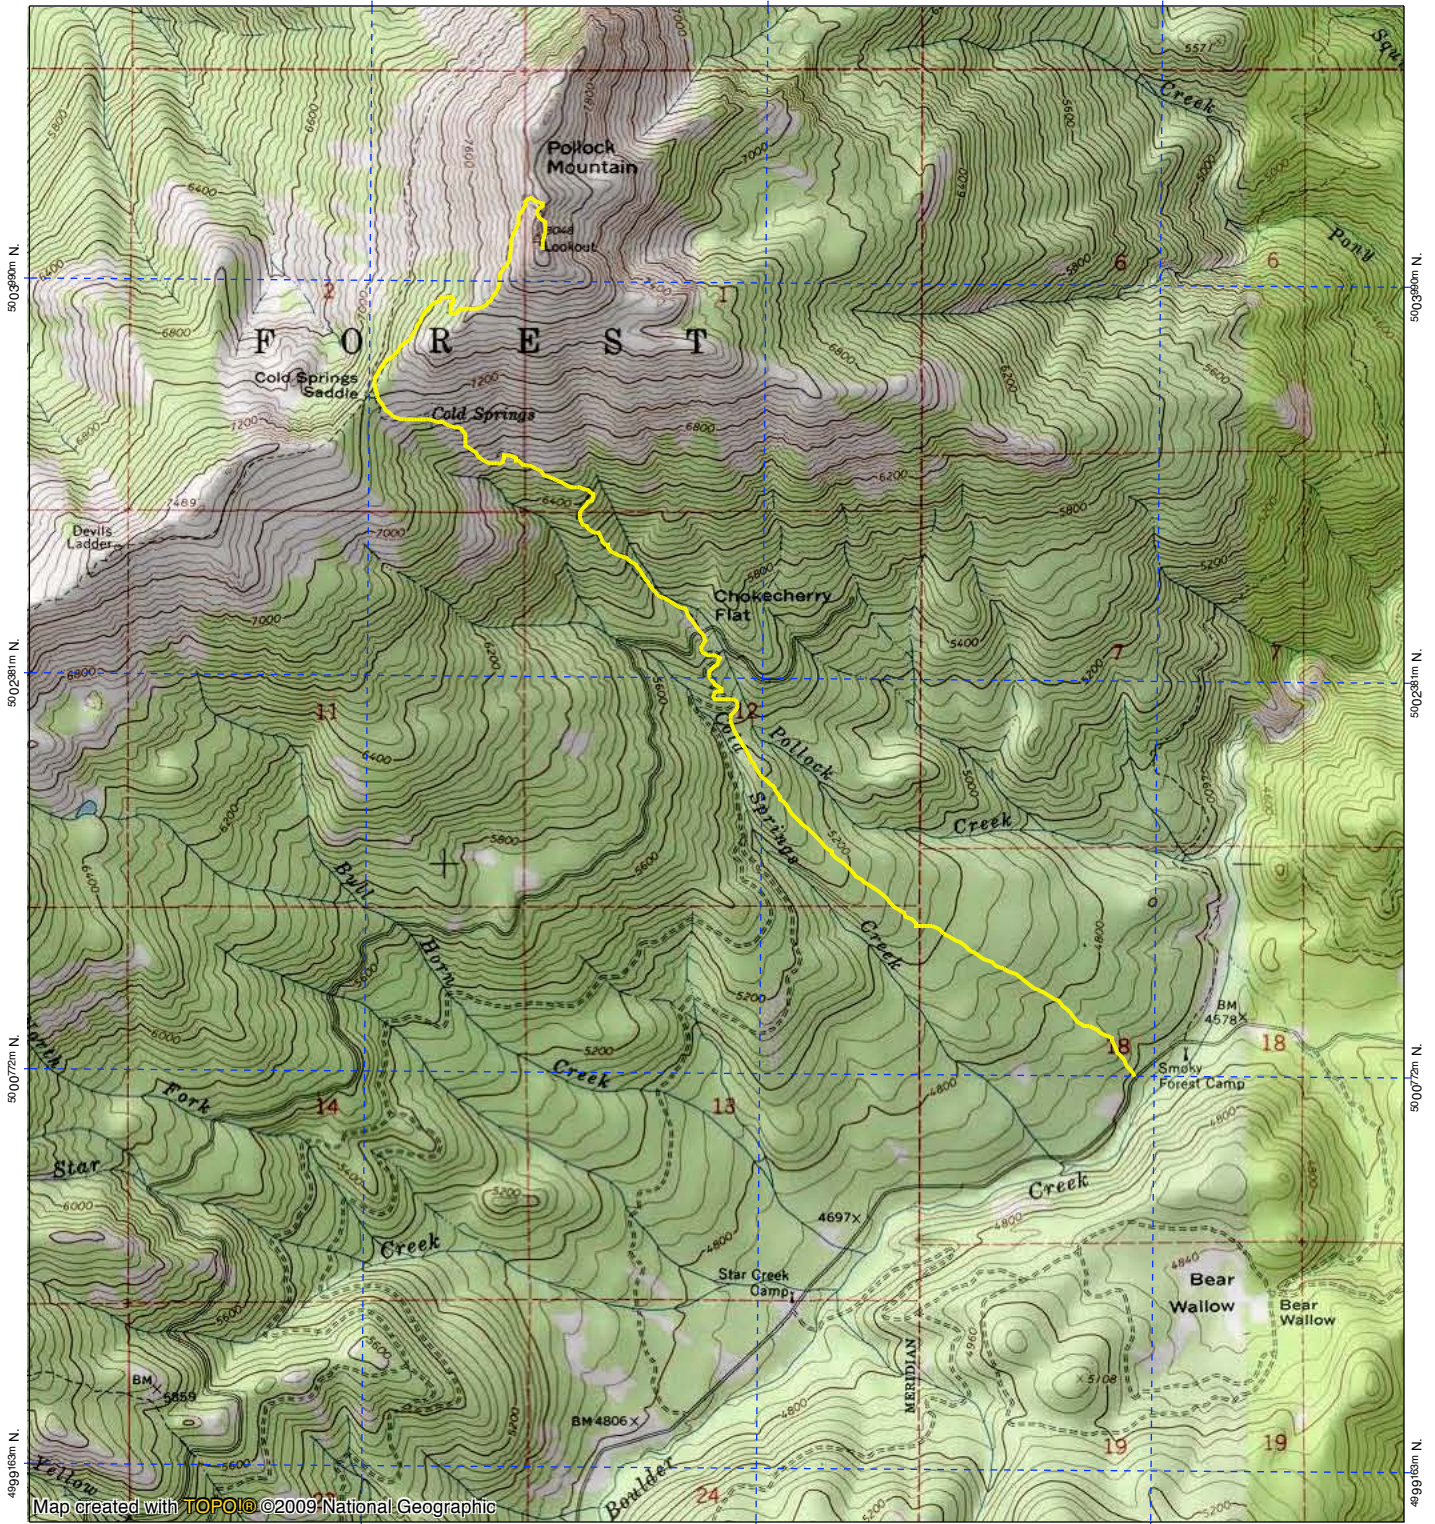

545451m E.

547060m E.

WGS84 Zone 11T 548669m E.

Map created with TOPO! ©2009 National Geographic

● 0.41 mi., 8030'

Gain: +3445'-0' = +3445' TN # MN 14.5°

10/31/12