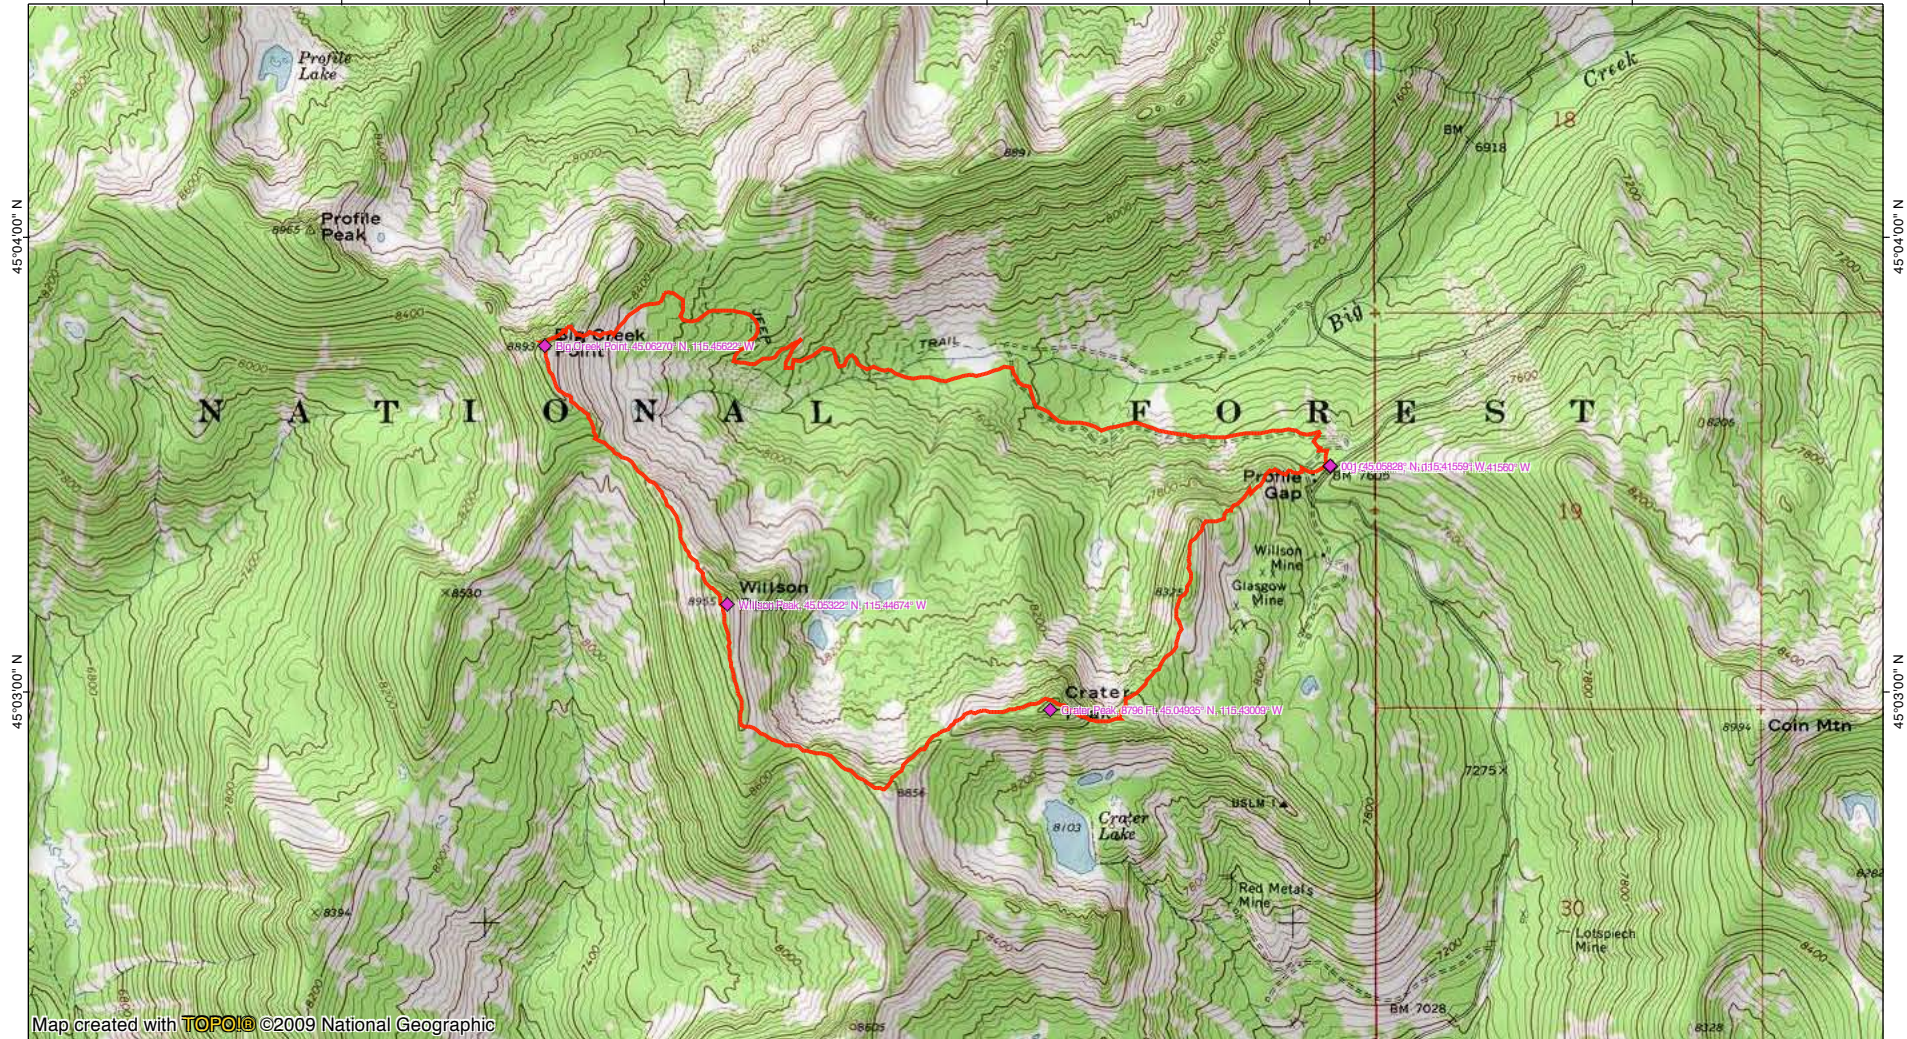

115°28'00" W 115°27'00" W 115°26'00" W 115°25'00" W WGS84 115°24'00" W

Map created with TOPO! ©2009 National Geographic

115°28'00" W 115°27'00" W 115°26'00" W 115°25'00" W WGS84 115°24'00" W

1.1x

● 6.16 mi., 7605'

Gain: +2406' -2404' = +2'
TN * MN
13.5°

IT2'45510. M