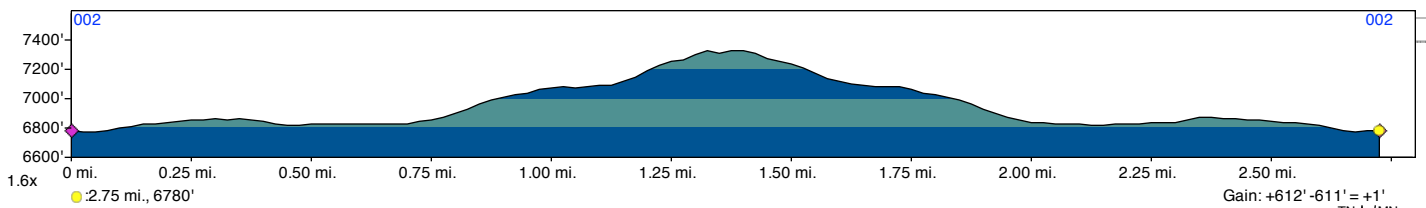

Map created with TOPO! ©2009 National Geographic

Gain: +612' -611' = +1'

TN \* MN  
13.5°  
08/12/17